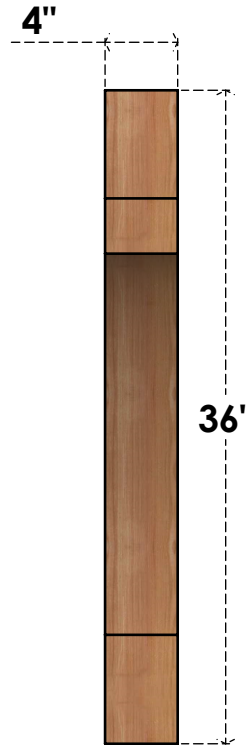

BRC04X36X36MRC00RWR

4"W X 36"D X 36"H MERCED ROUGH SAWN BRACE, WESTERN RED CEDAR

SIDE

FRONT

EKENA MILLWORK
 2300 WEST MAIN ST.
 CLARKSVILLE, TX 75426
 TOLL FREE: 866-607-0453
 WWW.EKENAMILLWORK.COM

NOTES

1. INSTALLATION TO BE COMPLETED IN ACCORDANCE WITH MANUFACTURER'S SPECIFICATIONS.
2. DRAWING MAY NOT BE TO SCALE
3. THIS DRAWING IS INTENDED FOR DESIGN AND PLANNING PURPOSES ONLY.
4. ALL INFORMATION CONTAINED HEREIN WAS CURRENT AT THE TIME OF DEVELOPMENT BUT MUST BE REVIEWED AND APPROVED BY THE PRODUCT MANUFACTURER TO BE CONSIDERED ACCURATE.
5. PRODUCTS ARE NOT KILN DRIED. THIS ITEM IS UNIQUE AND WILL CONTAIN THE NATURAL VARIATIONS THAT THE WOOD SPECIES OFFERS. THIS MAY RESULT IN VARIATIONS UP TO 1/4"