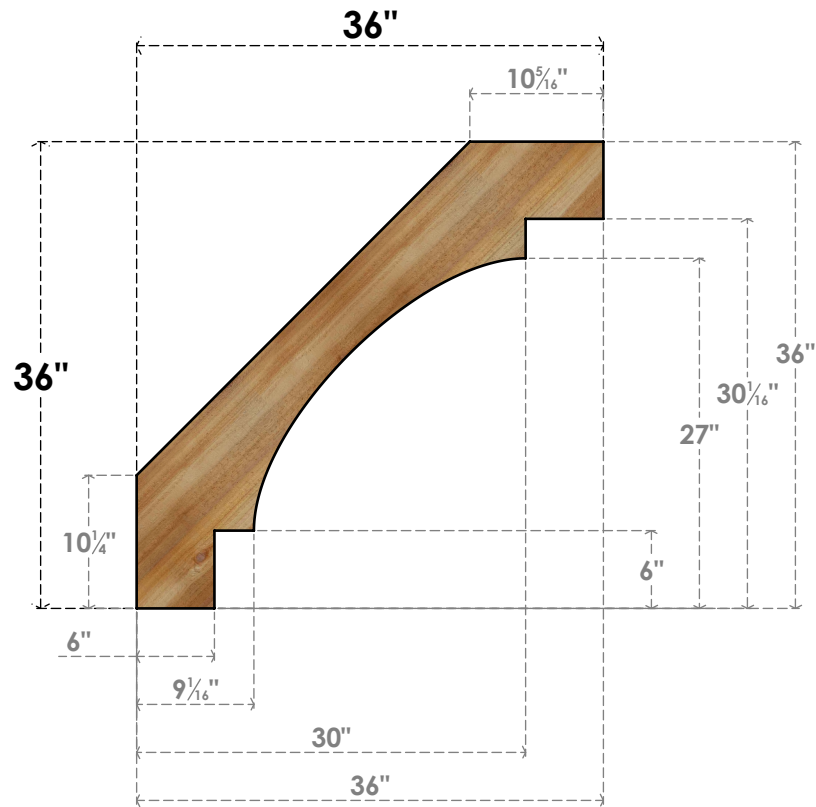

BRC04X36X36MRC00RWR

4"W X 36"D X 36"H MERCED ROUGH SAWN BRACE, WESTERN RED CEDAR

SIDE

FRONT

EKENA MILLWORK
 2300 WEST MAIN ST.
 CLARKSVILLE, TX 75426
 TOLL FREE: 866-607-0453
 WWW.EKENAMILLWORK.COM

NOTES

1. INSTALLATION TO BE COMPLETED IN ACCORDANCE WITH MANUFACTURER'S SPECIFICATIONS.
2. DRAWING MAY NOT BE TO SCALE
3. THIS DRAWING IS INTENDED FOR DESIGN AND PLANNING PURPOSES ONLY.
4. ALL INFORMATION CONTAINED HEREIN WAS CURRENT AT THE TIME OF DEVELOPMENT BUT MUST BE REVIEWED AND APPROVED BY THE PRODUCT MANUFACTURER TO BE CONSIDERED ACCURATE.
5. PRODUCTS ARE NOT KILN DRIED. THIS ITEM IS UNIQUE AND WILL CONTAIN THE NATURAL VARIATIONS THAT THE WOOD SPECIES OFFERS. THIS MAY RESULT IN VARIATIONS UP TO 1/4"